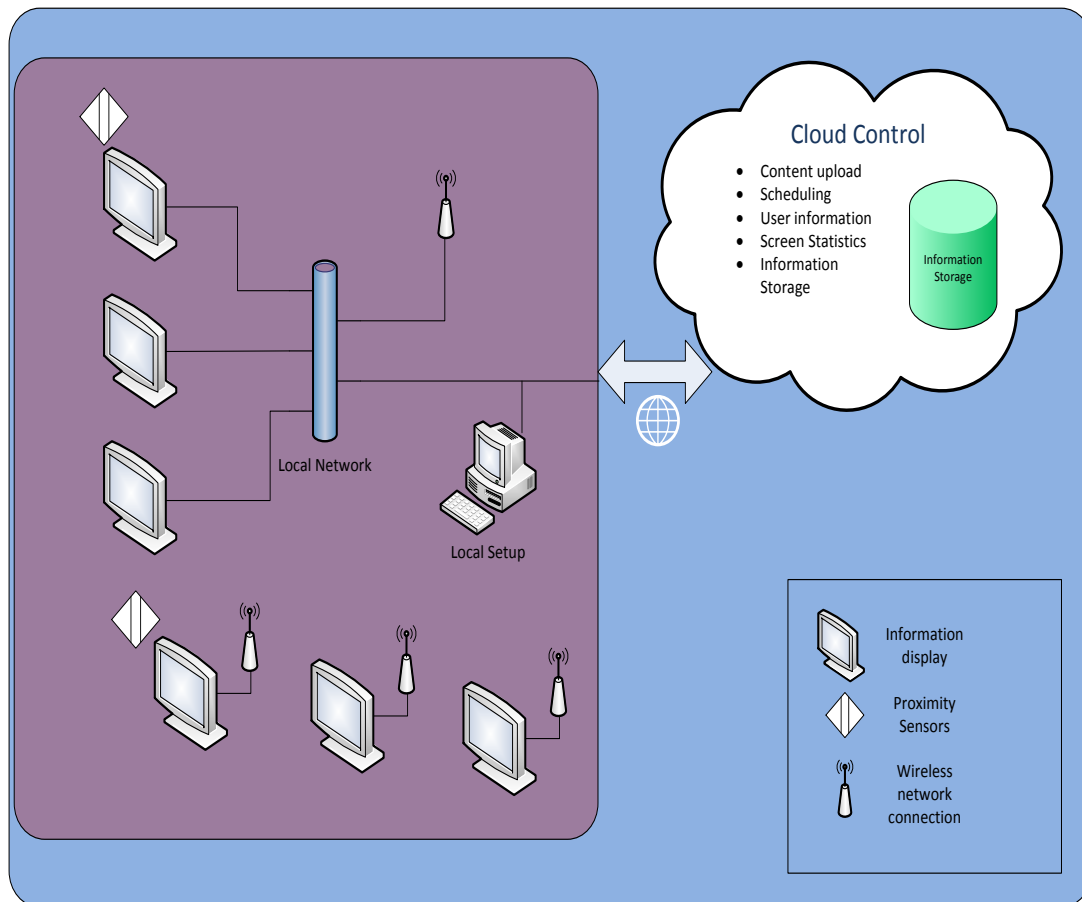

The AV9000-X media displays range is versatile media display which can be configured by the network. Each display is linked together via an Ethernet cable or WIFI. Advertising media and video can be uploaded to each display independently via a local network or our cloud interface solution.

Scheduling and user information feedback is available by interrogating the screen from the DisplayCloud. For applications without external Ethernet capability, the same setting can be utilised using a local network connection.

With an optional touch interface and location information sensor (LIS) customers' selection and location information can be logged for future selections.

Product Name	Description	LCD	Resolution	Aspect	Brightness
AV9000-055-TM	5.5" Media Information Display	5.5"	640x480	4:3	400 cd/m ²
AV9000-104-TM	10.4" Media Information Display	10.4"	800x600	4:3	400 cd/m ²
AV9000-19-TM	19" Media Information Display	19"	1280x1024	4:3	270 cd/m ²
AV9000-24-HM	24" HD Media Information Display	24"	1920x1080	16:9	450 cd/m ²
AV9000-32-HM	32" HD Media Information Display	32"	1920x1080	16:9	500 cd/m ²

Figure 1 - System Architecture

- Media screens are easily setup by connecting them directly to your local network.
- Wireless interface remove the need for an Ethernet cable.
- Simply logon to you DisplayCloud account to setup your screens content and scheduling from any computer or tablet device.
- View the customer interaction information to allow you to customise the screen content.
- Proximity sensors allow tailored display information for particular customers.